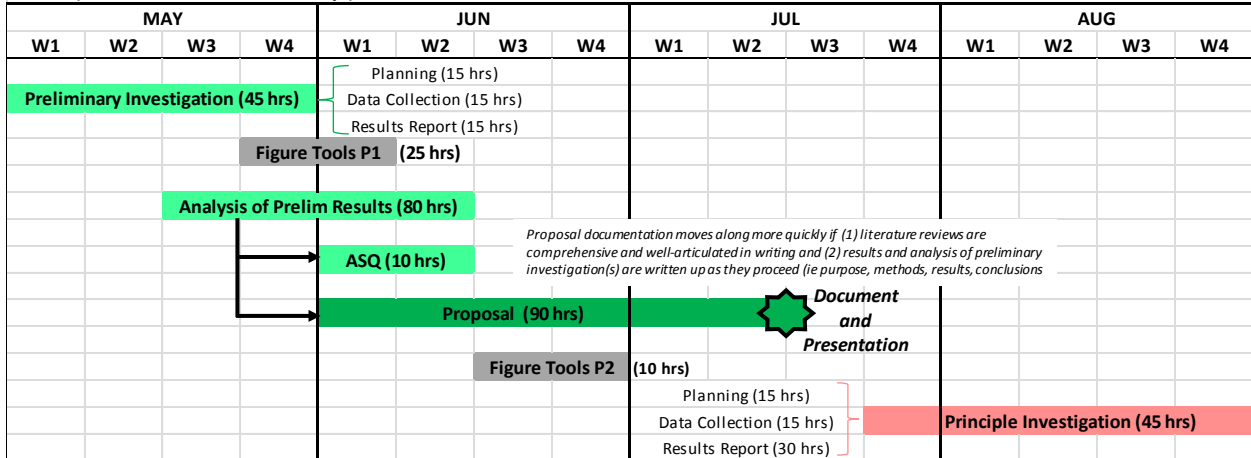

MScE Timeline

TERM 1 (50 research hours ≈ 7 full days)

TERM 2 (90 research hours ≈ 13 full days)

68

TERM 3 (305 research hours ≈ 44 full days)

TERM 4 (174 research hours ≈ 25 full days)

TERM 5 (30 research hours ≈ 4 full days)