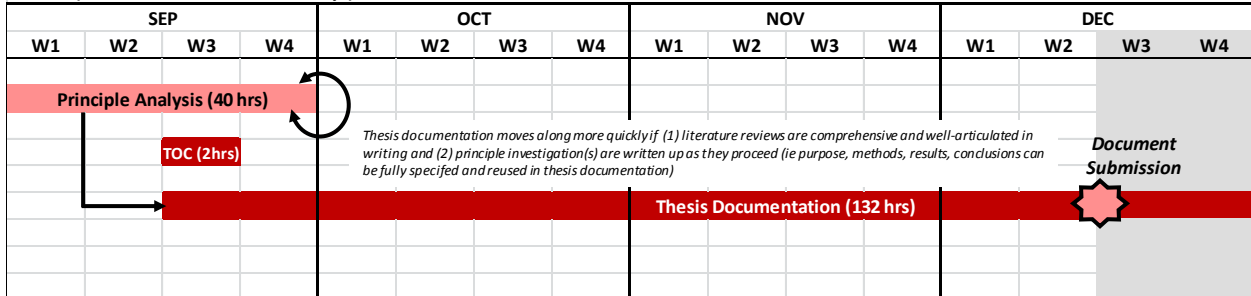

MScE Timeline

TERM 1 (50 research hours ≈ 7 full days)

TERM 2 (90 research hours ≈ 13 full days)

68

TERM 3 (305 research hours ≈ 44 full days)

TERM 4 (174 research hours ≈ 25 full days)

TERM 5 (30 research hours ≈ 4 full days)