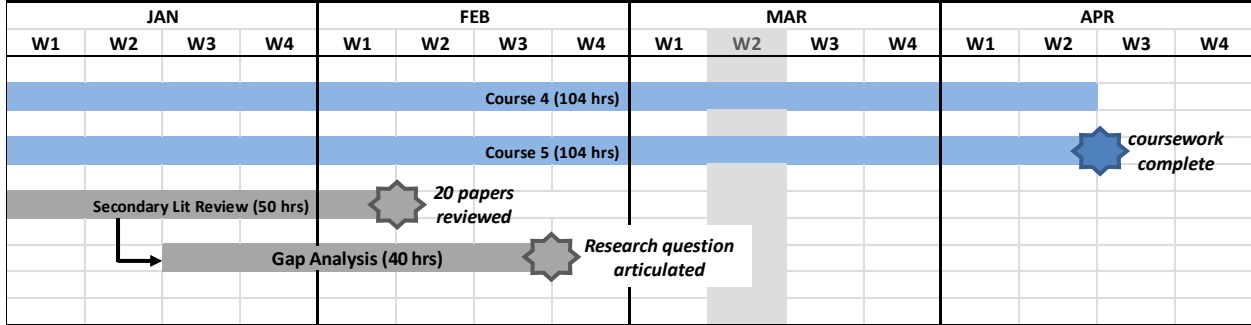

MScE Timeline

TERM 1 (50 research hours ≈ 7 full days)

TERM 2 (90 research hours ≈ 13 full days)

68

TERM 3 (305 research hours ≈ 44 full days)

TERM 4 (174 research hours ≈ 25 full days)

TERM 5 (30 research hours ≈ 4 full days)