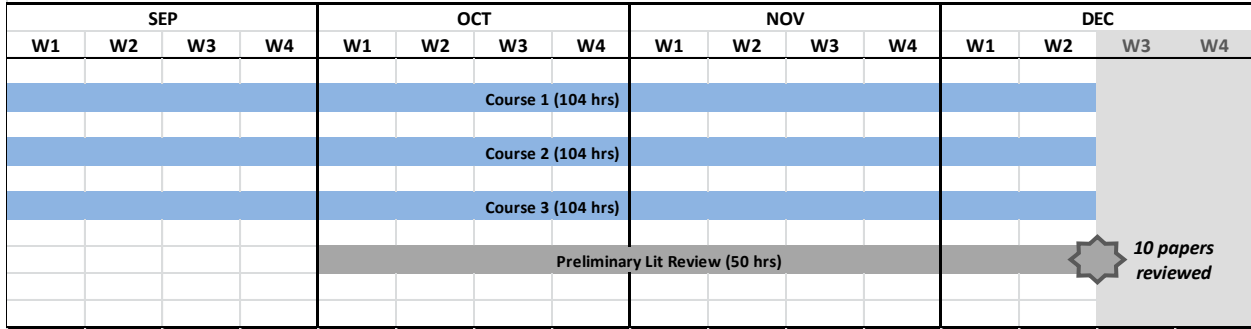

MScE Timeline

TERM 1 (50 research hours ≈ 7 full days)

TERM 2 (90 research hours ≈ 13 full days)

68

TERM 3 (305 research hours ≈ 44 full days)

TERM 4 (174 research hours ≈ 25 full days)

TERM 5 (30 research hours ≈ 4 full days)